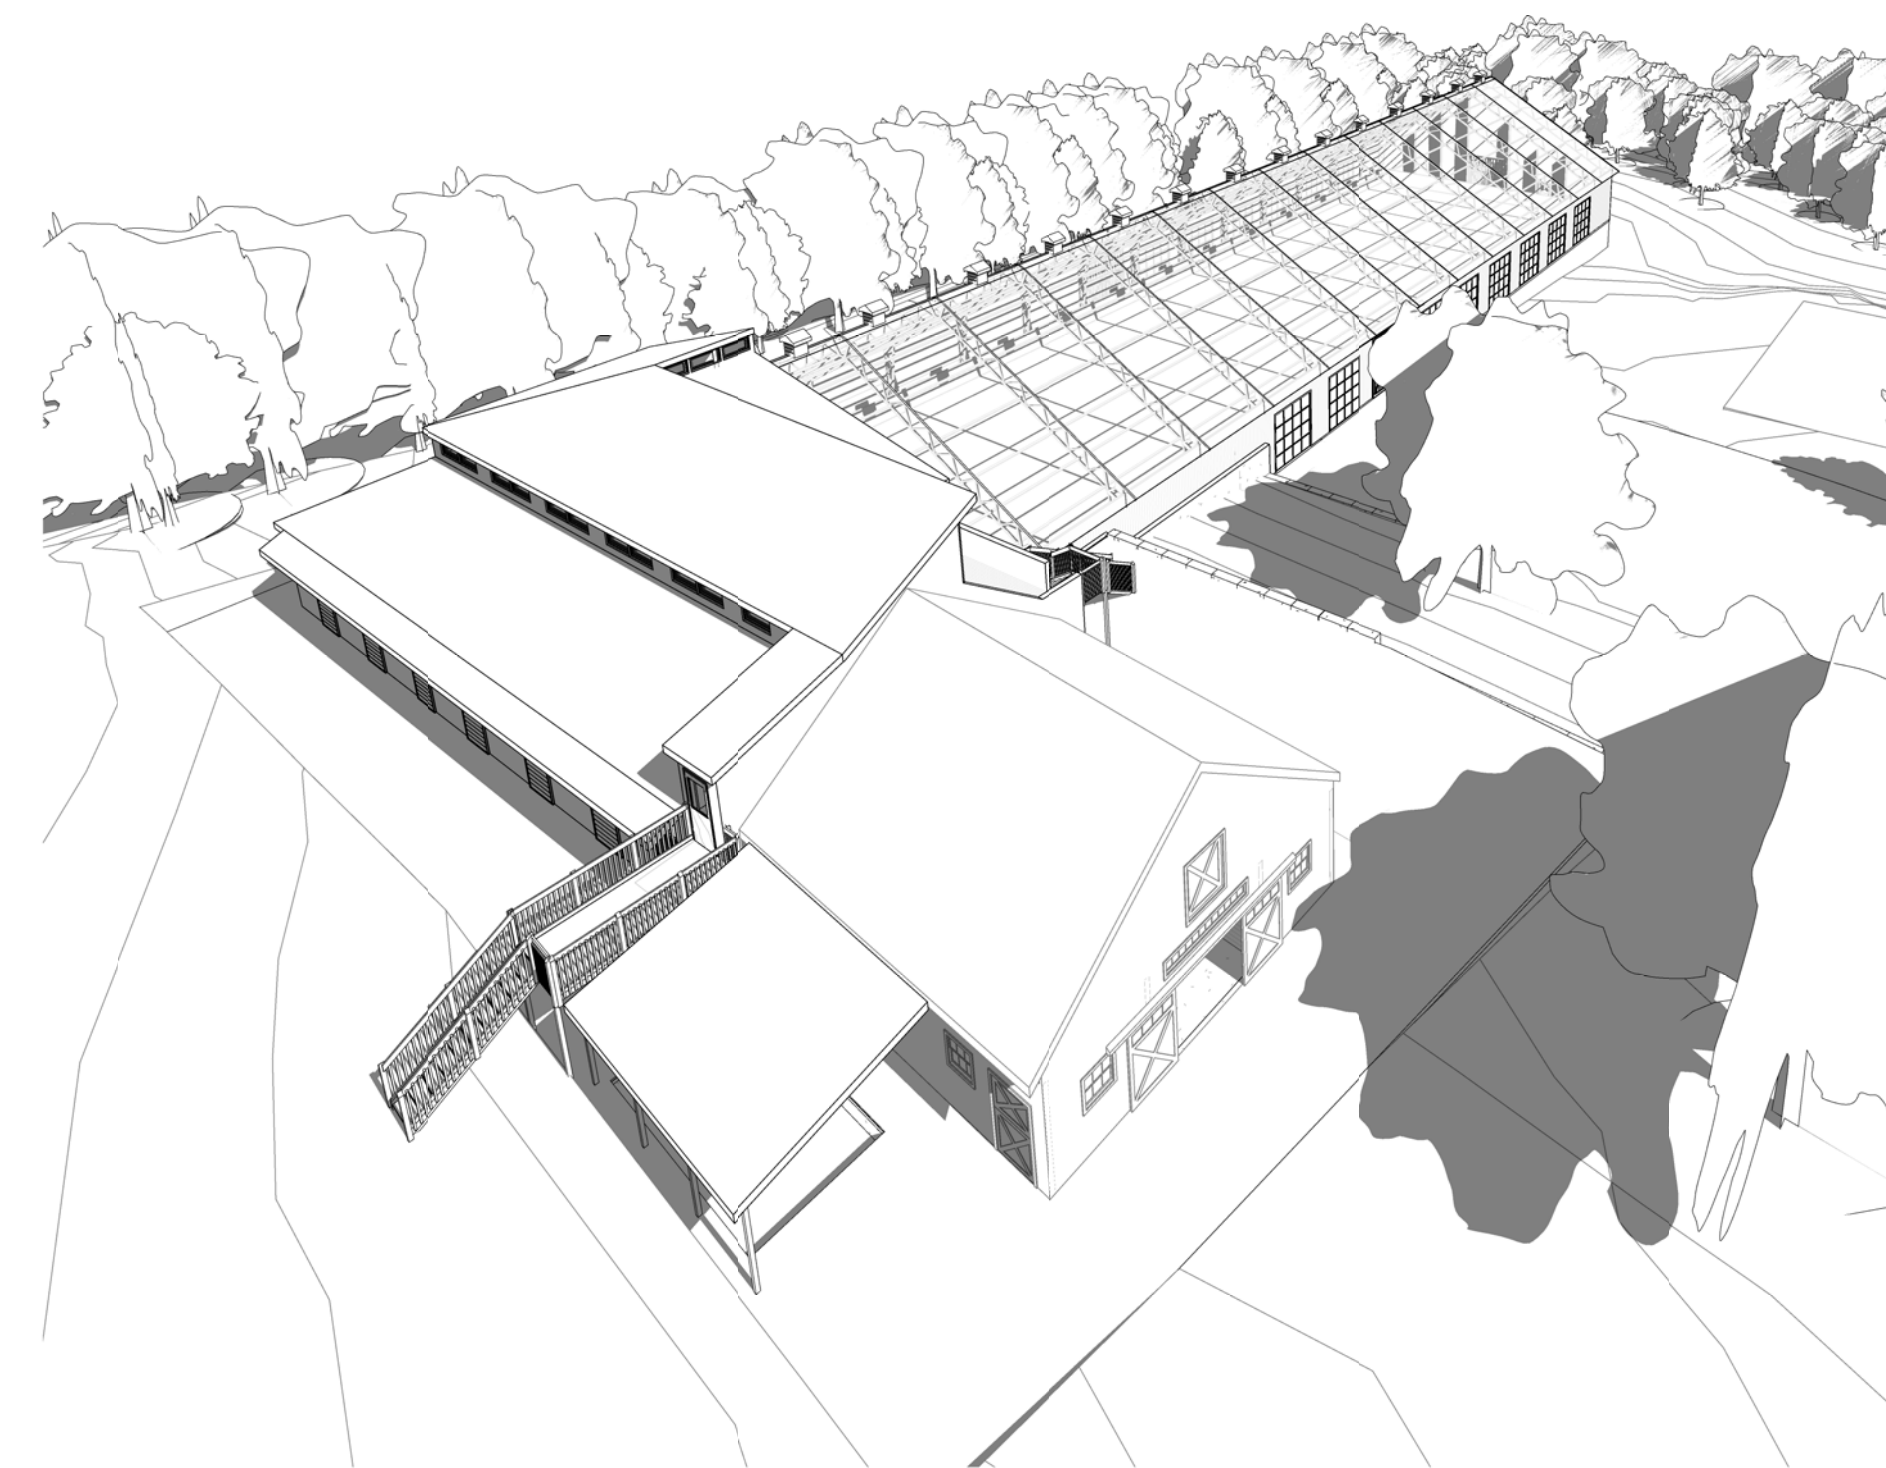

4 3D drone View 3