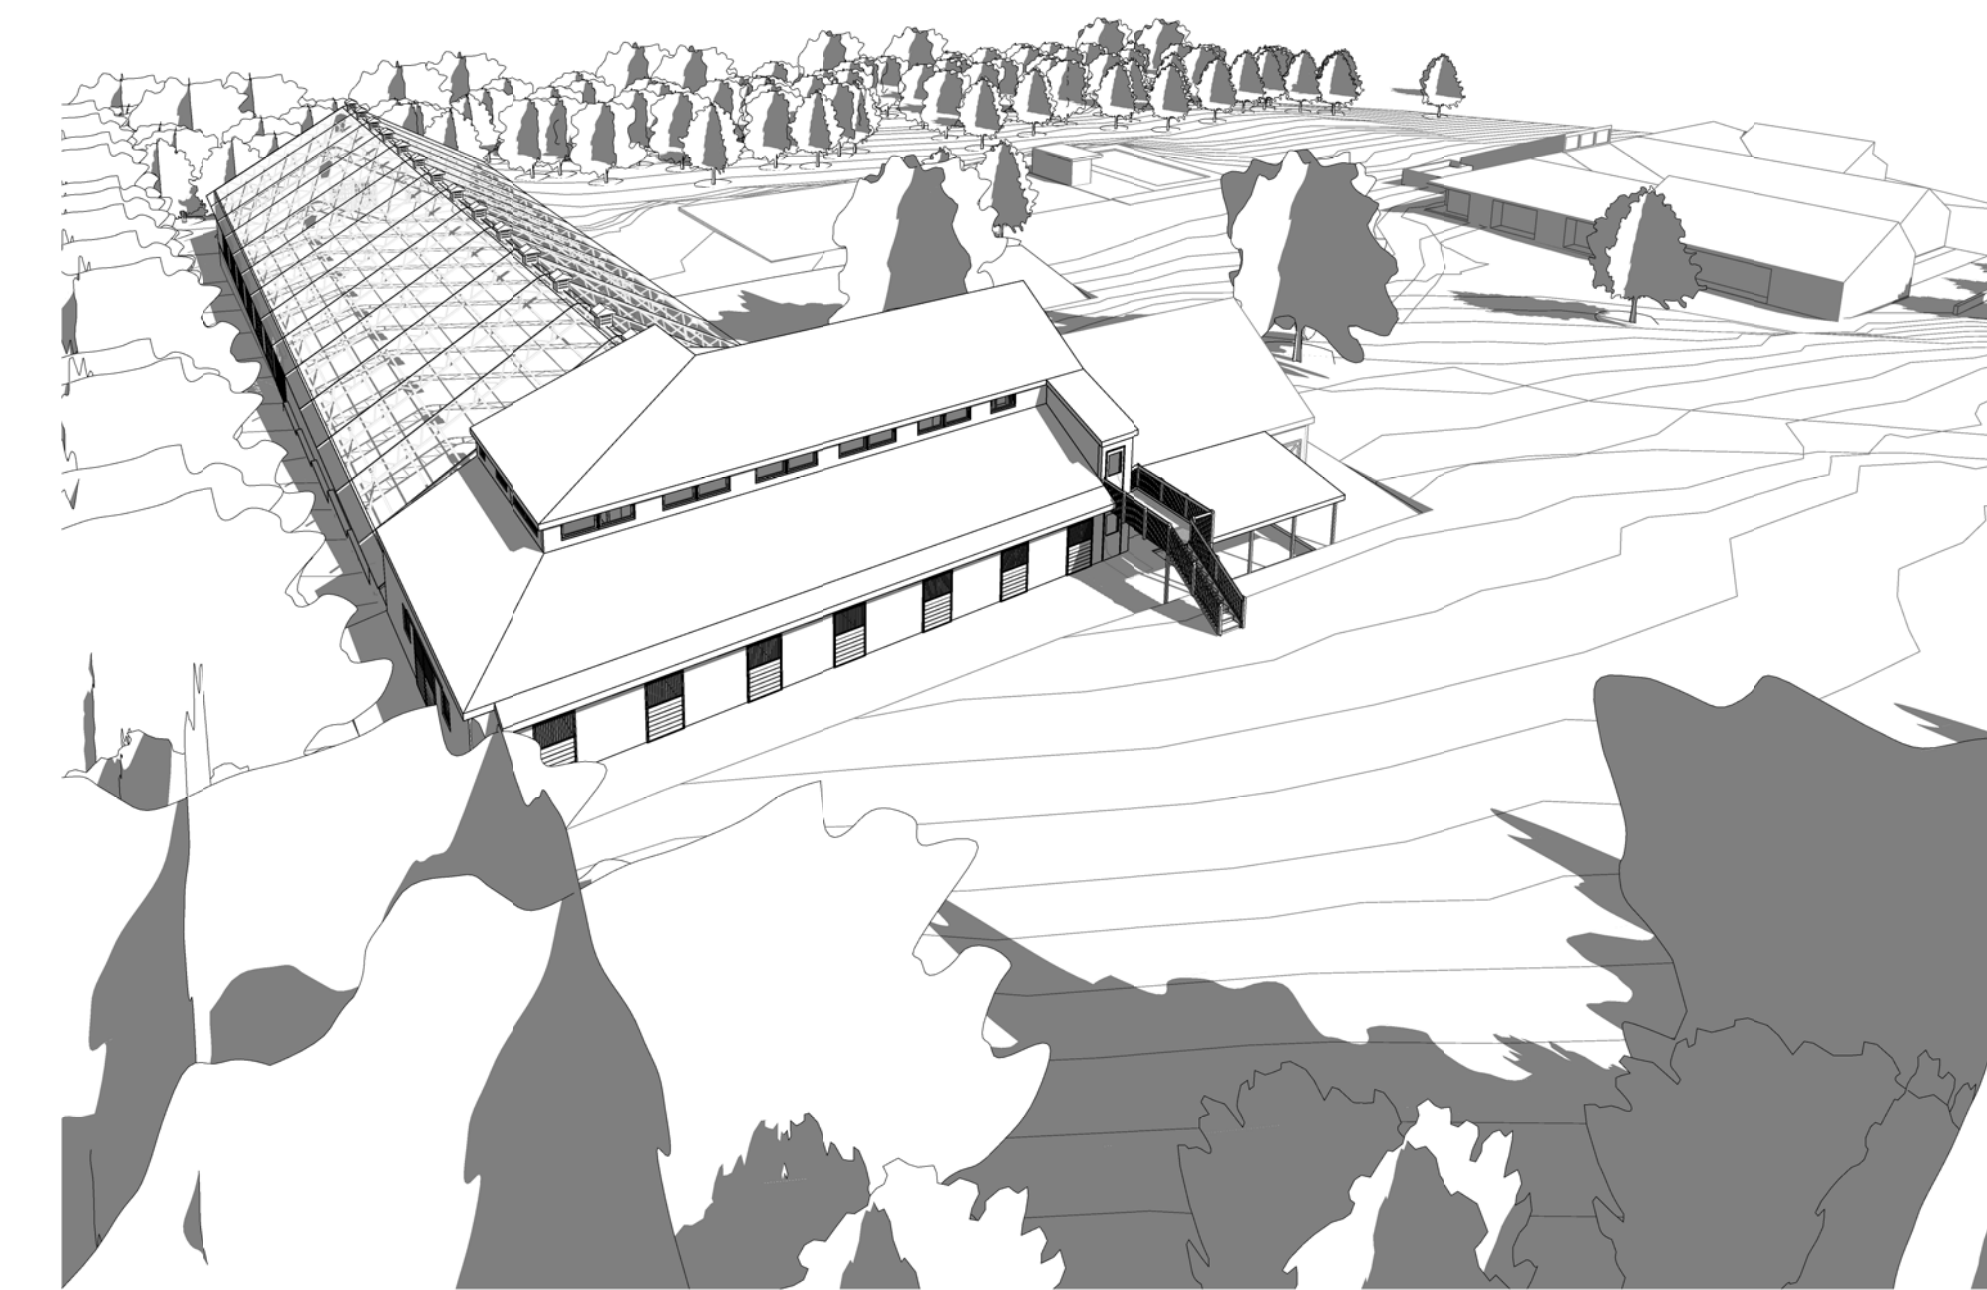

3 3D drone View 2