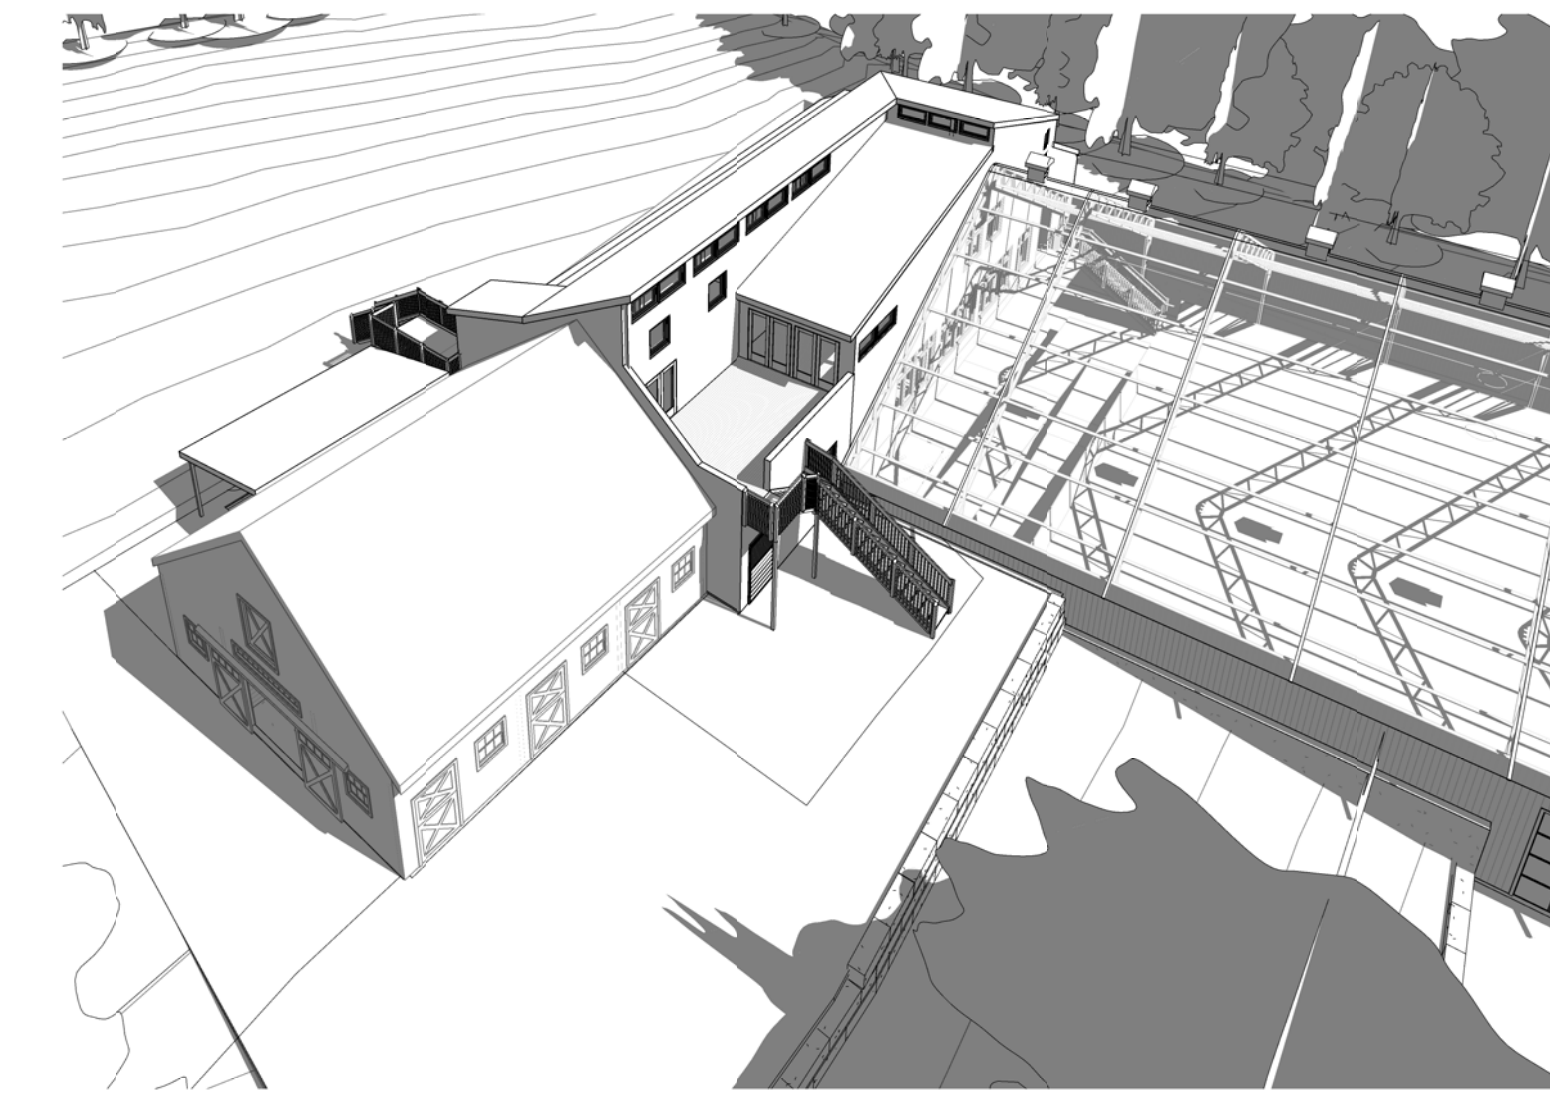

**WILDSTAR FARM
EQUESTRIAN FACILITY**

SHERBORN
MASSACHUSETTS

5 3D drone View